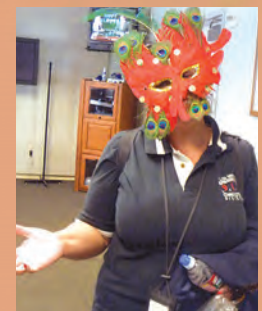

Valley Center Morning Watch

Metro PM Watch

Yvette, cowgirl.

Yvonne, Coca Cola can.

Rochelle, witch.

Yvette, Raider girl.

From left: Paul, gang member, and Juandesa, biker girl.

Tamara, cannibal.

Liz, clown mime.

Valeria, Hello Kitty.

From left: Autumn, blond mod girl; and Andrea, gang member.

Caroline and Ola

Vanessa, gang.

Natrese, Catwoman.

Toni MacDonald, New Orleans mask.

Valley Center Day/PM Watches