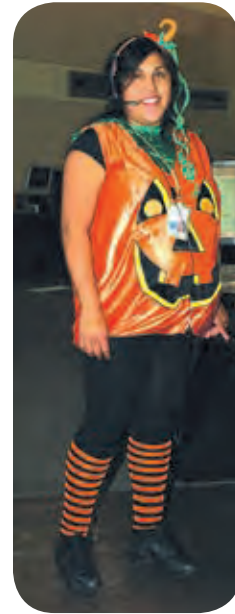

Lourdes Coronado as Marge from *The Simpsons*.

Deby Herdrich as Flo the Progressive Insurance Lady.

Cynthia Salas as *Dia De Los Muertos*.

Chris McNabb as Sally from *The Nightmare Before Christmas*.

Elizabeth Perales as a pumpkin lady.

Lily Gomez as an organic deviled egg.

Pauline Rios as a vampire.

LAPD Costume Party

9-1-1 Operators celebrate in their yearly style.

Photos courtesy Jean Sarfaty, LAPD Communications

LAPD Communications Division/Valley Dispatch Center had its annual Halloween Costume Contest Oct. 31 with prizes and a costume parade featured. A delicious spooky potluck was shared by all.

Here are some of the costumes worn by various Police Service Representatives. The Metro Center also participated, but *Alive!* could not obtain their photos by press time.

Gari Magistrado as the dog from *Wilfred*.