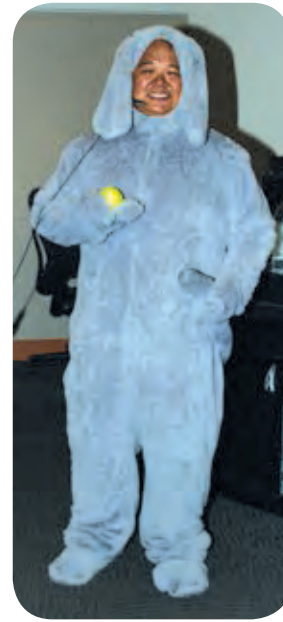

Lourdes Coronado as Marge from *The Simpsons*.

Deby Herdrich as Flo the Progressive Insurance Lady.

Cynthia Salas as *Dia De Los Muertos*.

Chris McNabb as Sally from *The Nightmare Before Christmas*.

Elizabeth Perales as a pumpkin lady.

Lily Gomez as an organic deviled egg.

Pauline Rios as a vampire.

LAPD Costume Party

9-1-1 Operators celebrate in their yearly style.

Photos courtesy Jean Sarfaty, LAPD Communications

LAPD Communications Division/Valley Dispatch Center had its annual Halloween Costume Contest Oct. 31 with prizes and a costume parade featured. A delicious spooky potluck was shared by all.

Here are some of the costumes worn by various Police Service Representatives. The Metro Center also participated, but *Alive!* could not obtain their photos by press time.

Gari Magistrado as the dog from *Wilfred*.

Sally Rayburn as a "Dancing Clown".

Wanda Williams as a cowgirl.

Carlos Marsh as Rerun from *What's Happening!!*

Kara Adame as a hippie.

Julie Cesena as a she-devil.

Sgt. Piceno as a fisherman.

Cathy Sotos as an inmate.