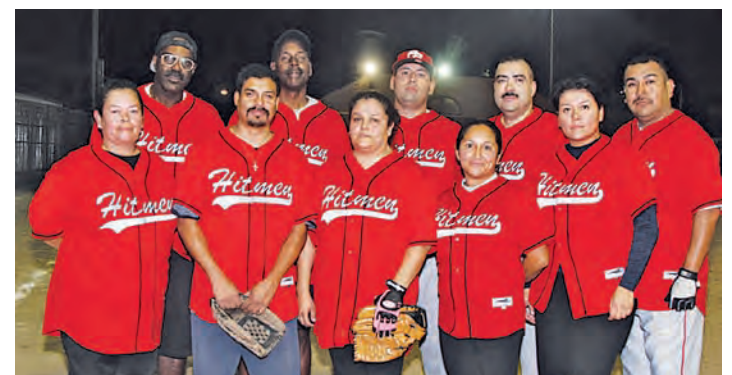

Oct. 21st Softball Games

CLUB SPORTS

For all the latest scores and schedules, go to: www.eteamz.com/cityemployeescluboflosangeles/